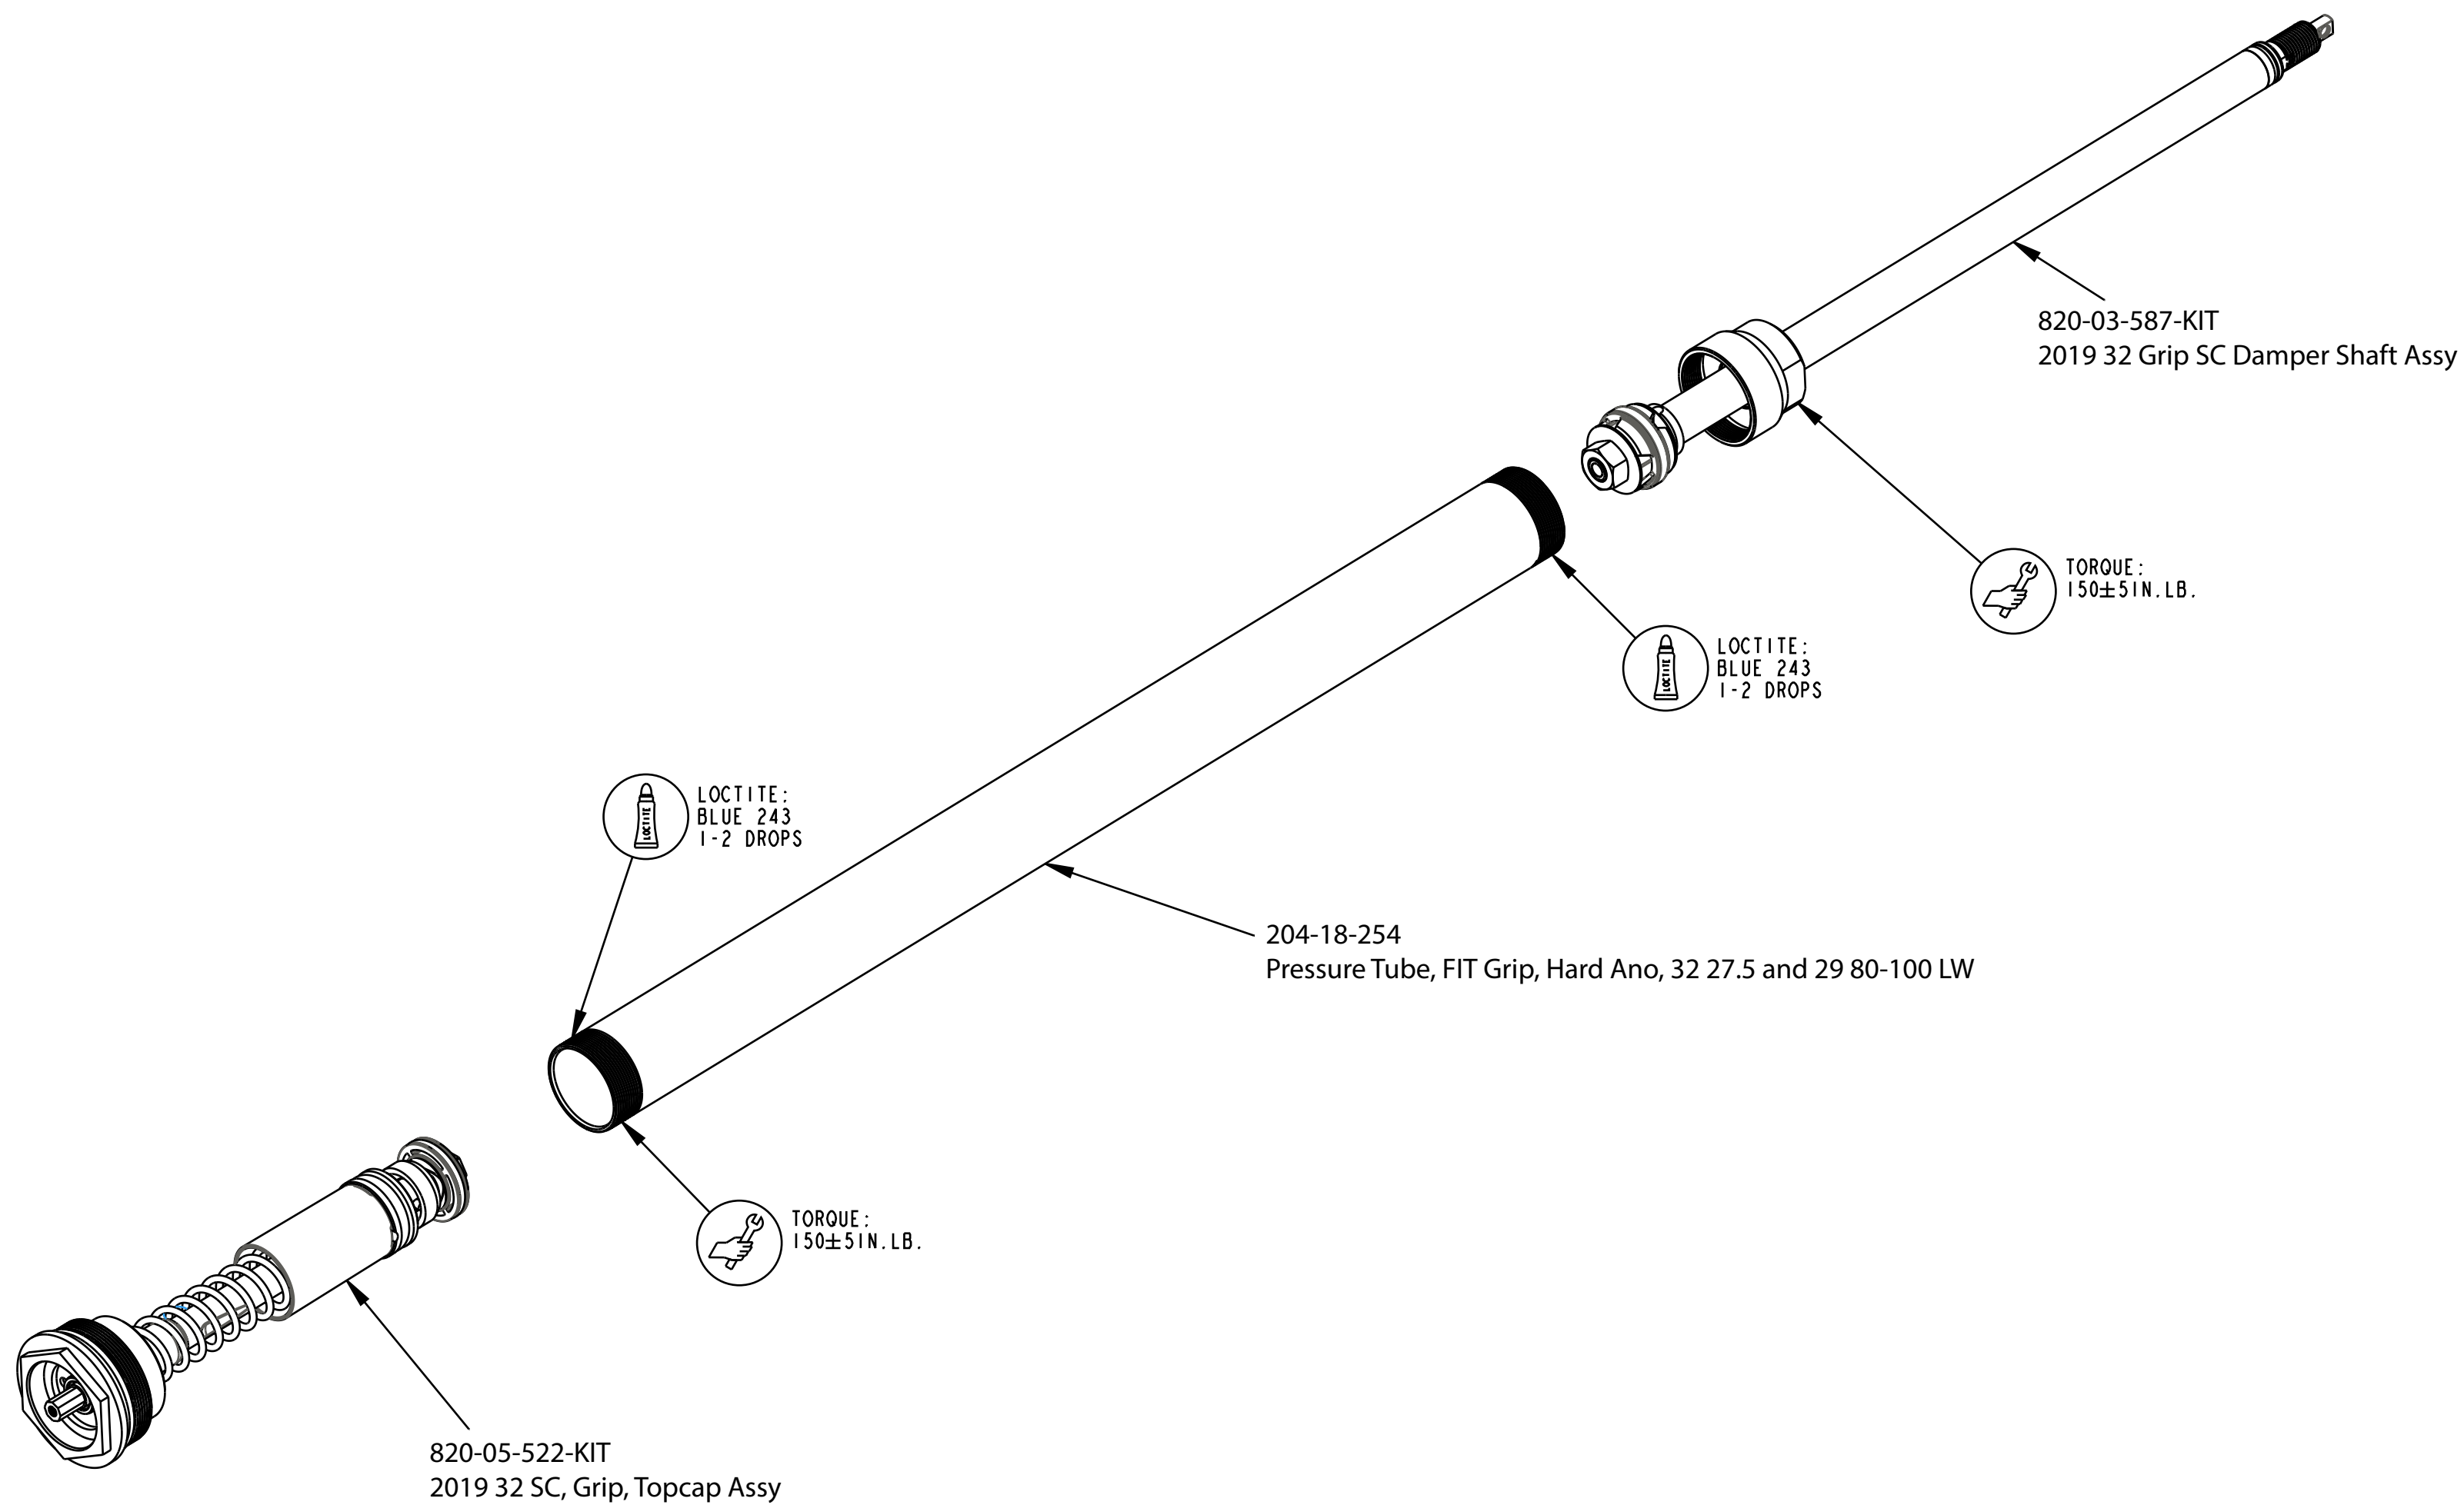

4

3

2

1

FOX **FOX Factory, Inc.** Ph 831-768-1100
 130 Hangar Way, Watsonville, CA 95076 USA Fax 831-768-9312

TITLE
2025 32 SC, 100 MAX, Grip Cart Assy

SIZE DWG. NO.
C
 PLOT SCALE 0.75:1 SHEET 1 OF 1

- PROPRIETARY -
 THIS DOCUMENT CONTAINS CONFIDENTIAL, PROPRIETARY INFORMATION
 THAT IS FOX PROPERTY. DO NOT DISCLOSE TO OR DUPLICATE
 FOR OTHERS EXCEPT AS AUTHORIZED BY FOX.